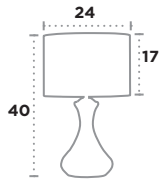

Touch

UK Product Code	2750AB
EU Product Code	 EU2750AB
Body Finish	Antique Brass
Shade Finish	Cream Fabric Shade
Lamp	E14 / Max Watt 1 x 60W

Touch

UK Product Code	2750SS
EU Product Code	 EU2750SS
Body Finish	Satin Silver
Shade Finish	White Fabric Shade
Lamp	E14 / Max Watt 1 x 60W

Claw

UK Product Code	1811CL
EU Product Code	 EU1811CL
Body Finish	Chrome / Clear Acrylic
Shade Finish	Acrylic Shade
Lamp	G9 / Max Watt 1 x 33W

Claw

UK Product Code	1811SM
EU Product Code	 EU1811SM
Body Finish	Chrome / Smoked / Acrylic
Shade Finish	Acrylic Shade
Lamp	G9 / Max Watt 1 x 33W