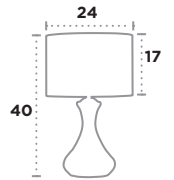

Touch

UK Product Code	2750AB
EU Product Code	 EU2750AB
Body Finish	Antique Brass
Shade Finish	Cream Fabric Shade
Lamp	E14 / Max Watt 1 x 60W

Touch

UK Product Code	2750SS
EU Product Code	 EU2750SS
Body Finish	Satin Silver
Shade Finish	White Fabric Shade
Lamp	E14 / Max Watt 1 x 60W

Claw

UK Product Code	1811CL
EU Product Code	 EU1811CL
Body Finish	Chrome / Clear Acrylic
Shade Finish	Acrylic Shade
Lamp	G9 / Max Watt 1 x 33W

Claw

UK Product Code	1811SM
EU Product Code	 EU1811SM
Body Finish	Chrome / Smoked / Acrylic
Shade Finish	Acrylic Shade
Lamp	G9 / Max Watt 1 x 33W