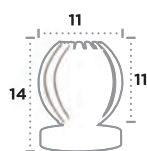

Touch

UK Product Code	2750AB
EU Product Code	 EU2750AB
Body Finish	Antique Brass
Shade Finish	Cream Fabric Shade
Lamp	E14 / Max Watt 1 x 60W

Touch

UK Product Code	2750SS
EU Product Code	 EU2750SS
Body Finish	Satin Silver
Shade Finish	White Fabric Shade
Lamp	E14 / Max Watt 1 x 60W

Claw

UK Product Code	1811CL
EU Product Code	 EU1811CL
Body Finish	Chrome / Clear Acrylic
Shade Finish	Acrylic Shade
Lamp	G9 / Max Watt 1 x 33W

Claw

UK Product Code	1811SM
EU Product Code	 EU1811SM
Body Finish	Chrome / Smoked / Acrylic
Shade Finish	Acrylic Shade
Lamp	G9 / Max Watt 1 x 33W